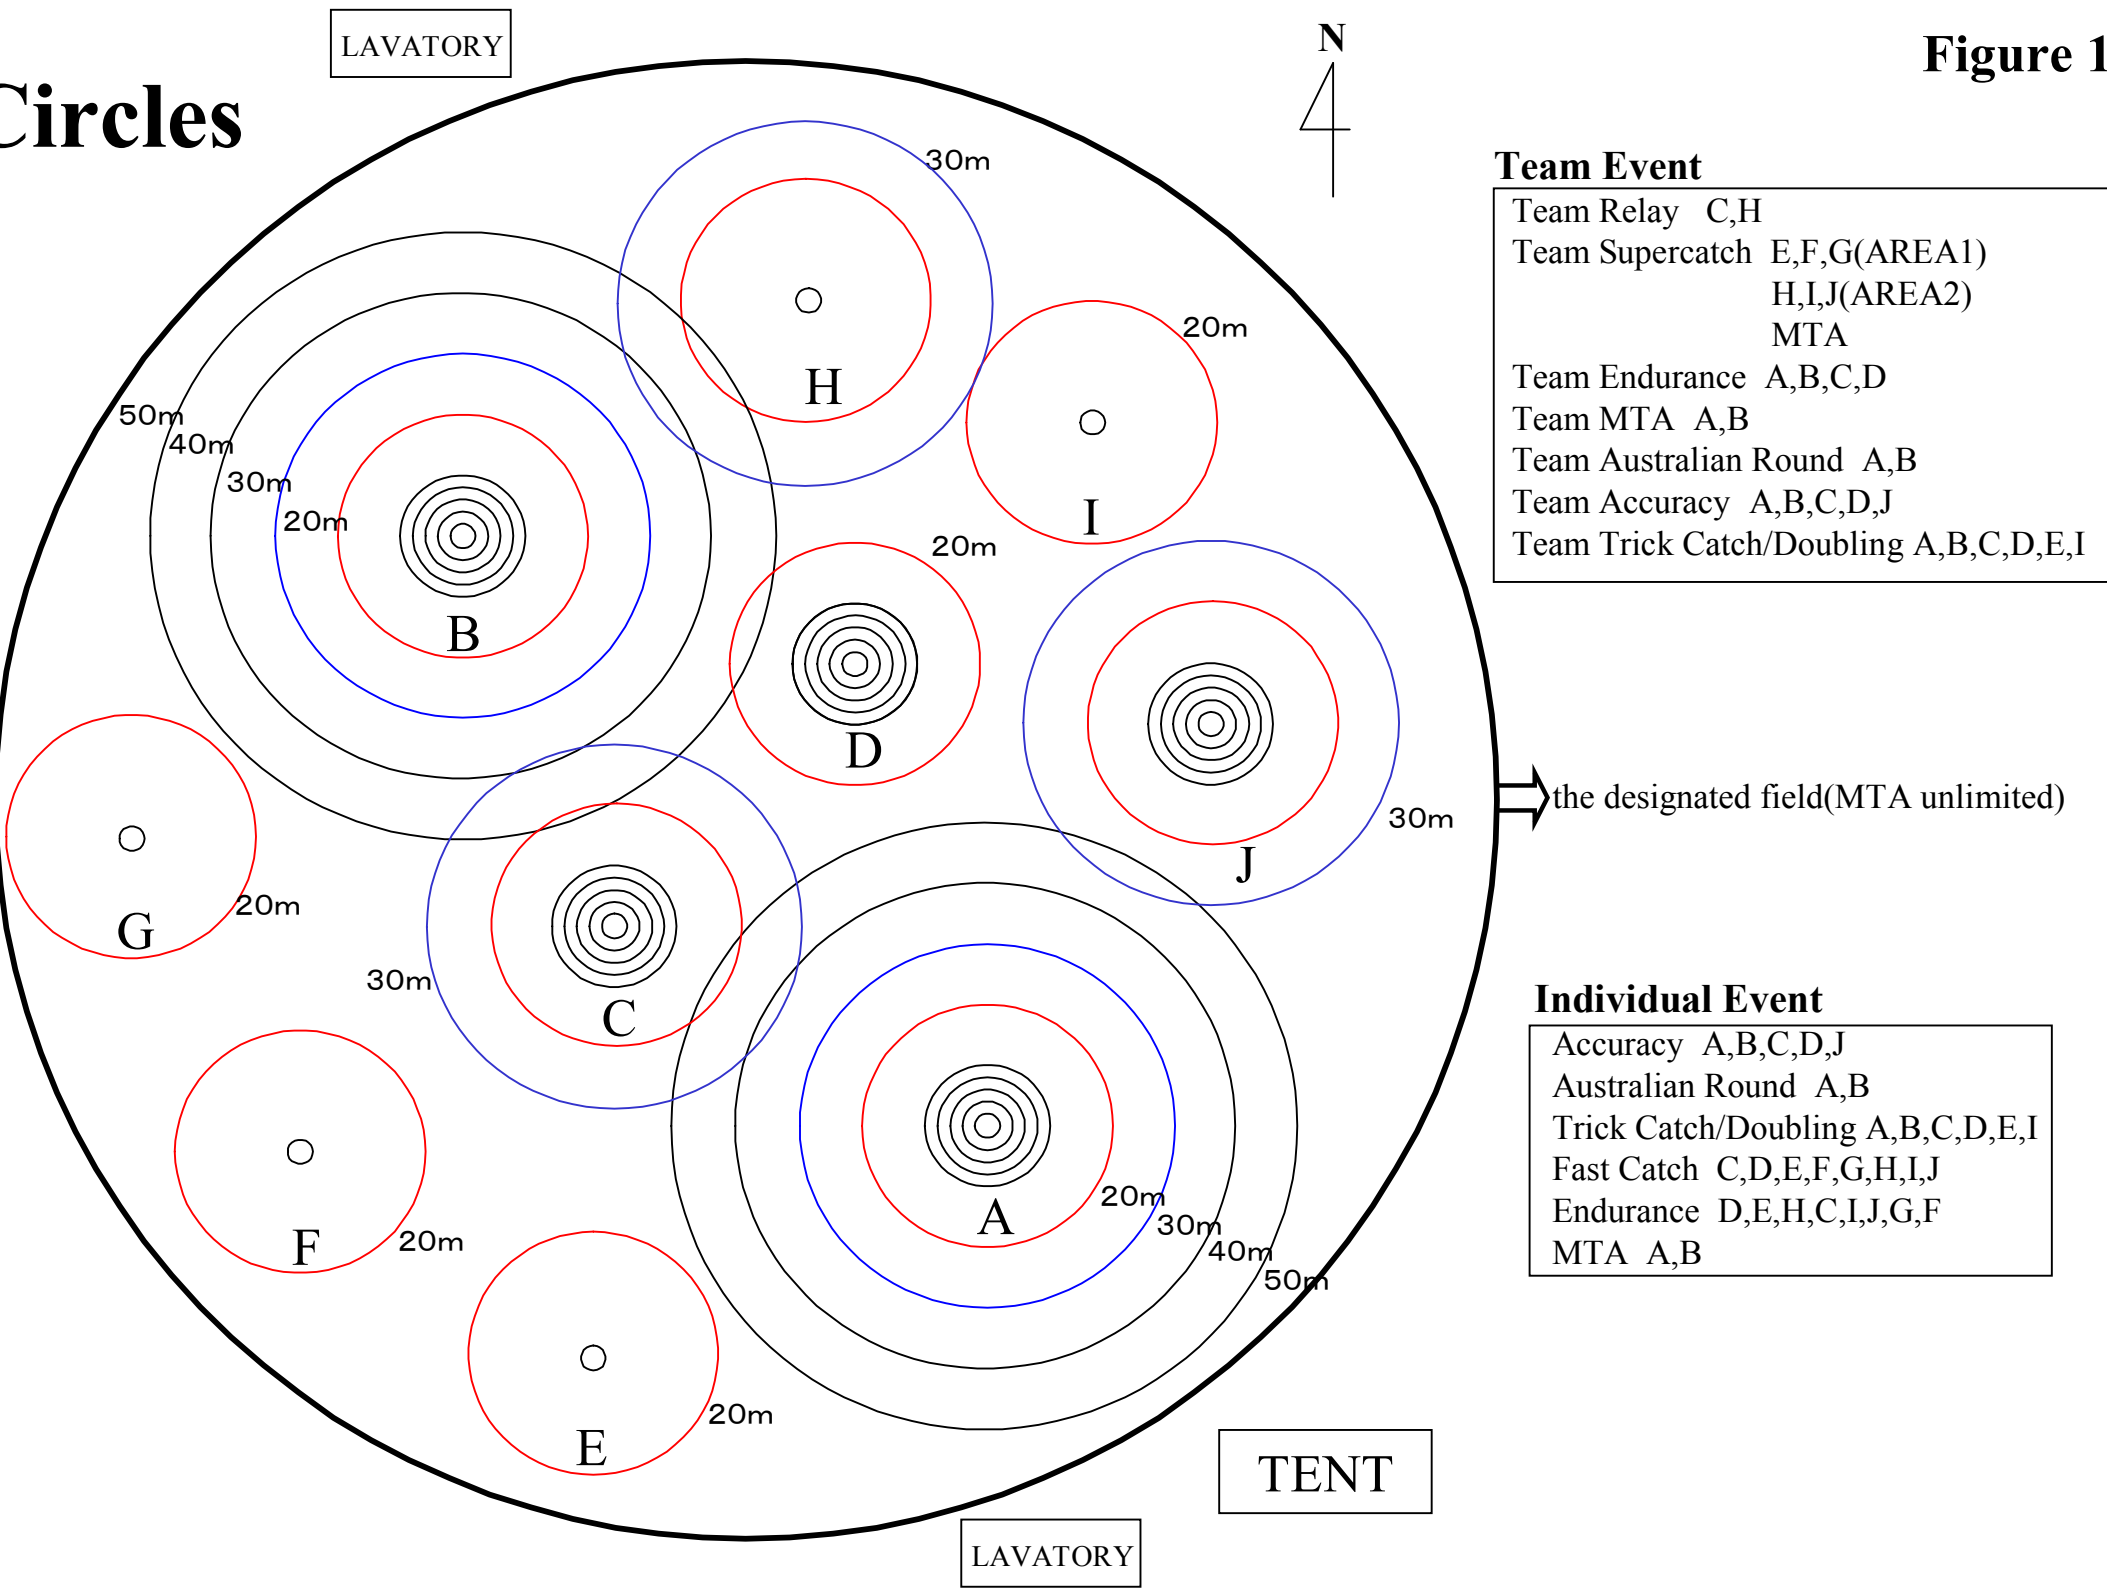

Circles

Figure 1

Team Event

Team Relay	C,H
Team Supercatch	E,F,G(AREA1) H,I,J(AREA2) MTA
Team Endurance	A,B,C,D
Team MTA	A,B
Team Australian Round	A,B
Team Accuracy	A,B,C,D,J
Team Trick Catch/Doubling	A,B,C,D,E,I

→ the designated field(MTA unlimited)

Individual Event

Accuracy	A,B,C,D,J
Australian Round	A,B
Trick Catch/Doubling	A,B,C,D,E,I
Fast Catch	C,D,E,F,G,H,I,J
Endurance	D,E,H,C,I,J,G,F
MTA	A,B